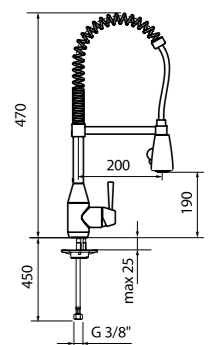

flex per doccetta
AC0377015

flex
AC0453

Ø 40 mm
AC0370000

.015 Cromo / Chrome / Chromé / Verchromt / Cromado