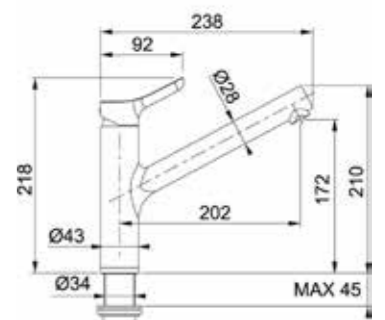

MS920102

Miscelatore monocomando per lavello MASTER con canna orientabile a 360° e flessibili cm 37 3/8" F.

MASTER single lever sink mixer with swivel spout, 3/8" F flex. hoses cm 37.

Mitigeur d'évier à mousseur extractible série MASTER, bec mobile et flexibles d'alimentation cm 37 3/8" F.

EHM Stand-Spültischbatterie Armaturensérie MASTER mit schwenkbarem Auslauf, flex. Anschlusschläuchen cm. 37 3/8" F.

Mezclador monomando para fregadero MASTER con caño orientable 360° y tubos flexibles de 37 cm, 3/8" F.