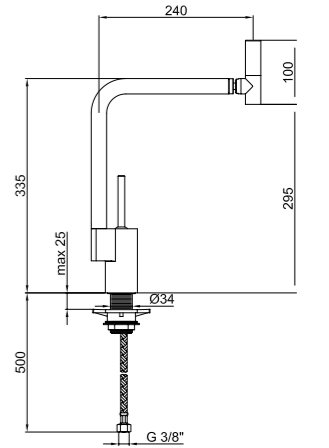

ON921201

BOX PCS. 4

Kg. 1,6

Miscelatore monocomando per lavello, canna orientabile, flessibili cm 70 3/8" F.

Single lever sink mixer, swivel spout, with 3/8" F flex. hoses cm 70.

Mitigeur évier avec bec mobile et flexible d'alimentation cm 70 3/8" F.

EHM Stand-Spültischbatterie, mit schwenkbarem Auslauf und flex. Anschlusschläuchen cm 70 3/8" F.

Monomando para fregadero, caño orientable y tubos flexibles de 70 cm, 3/8" F.

.441 Acciaio + nero / Steel + black / Acier + noir / Stahl + Schwarz / Acero + negro

flex
AC0760

.560 Nero opaco / Matt black / Noir mat / Matt schwarz / Negro mate

AC0988000

Ø 25 mm
AC1034000

ON921202

EN920301

BOX PCS. 4

Kg. 1,7

Miscelatore monocomando per lavello, canna orientabile, flessibili cm 70 3/8" F.

Single lever sink mixer, swivel spout, with 3/8" F flex. hoses cm 70.

Mitigeur évier avec bec mobile et flexible d'alimentation cm 70 3/8" F.

EHM Stand-Spültischbatterie, mit schwenkbarem Auslauf und flex. Anschlusschläuchen cm 70 3/8" F.

Monomando para fregadero, caño orientable y tubos flexibles de 70 cm, 3/8" F.

.441 Acciaio + nero / Steel + black / Acier + noir / Stahl + Schwarz / Acero + negro

flex
AC1072

.560 Nero opaco / Matt black / Noir mat / Matt schwarz / Negro mate

AC0470000

Ø 25 mm
AC0926000

EN920302

OB920601

BOX PCS. 4

Kg. 3,4

Miscelatore monocomando per lavello OBLIQUE PRO, con doccetta estraibile e canna orientabile a 360° e flessibili cm 37 3/8" F.

OBLIQUE PRO single lever sink mixer with pull-out spray, with 3/8" F flex. hoses cm 37, swivel spout.

Mitigeur d'évier série OBLIQUE PRO avec bec mobile, douche extractible et flexibles d'alimentation cm 37 3/8" F.

EHM Stand-Spültischbatterie, Armaturensérie OBLIQUE PRO, mit Geschirrbrause, schwenkbarem Auslauf und flex. Anschlusschläuchen cm 37 3/8" F.