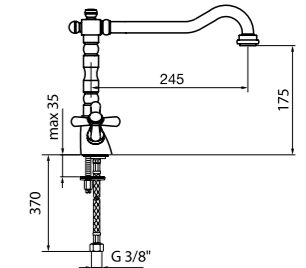

flex AC0446

AC0757015

AC0331000

AM780102

.015 Cromo / Chrome / Chromé / Verchromt / Cromado

.065 Bronzato / Bronze / Bronze / Bronze / Bronze