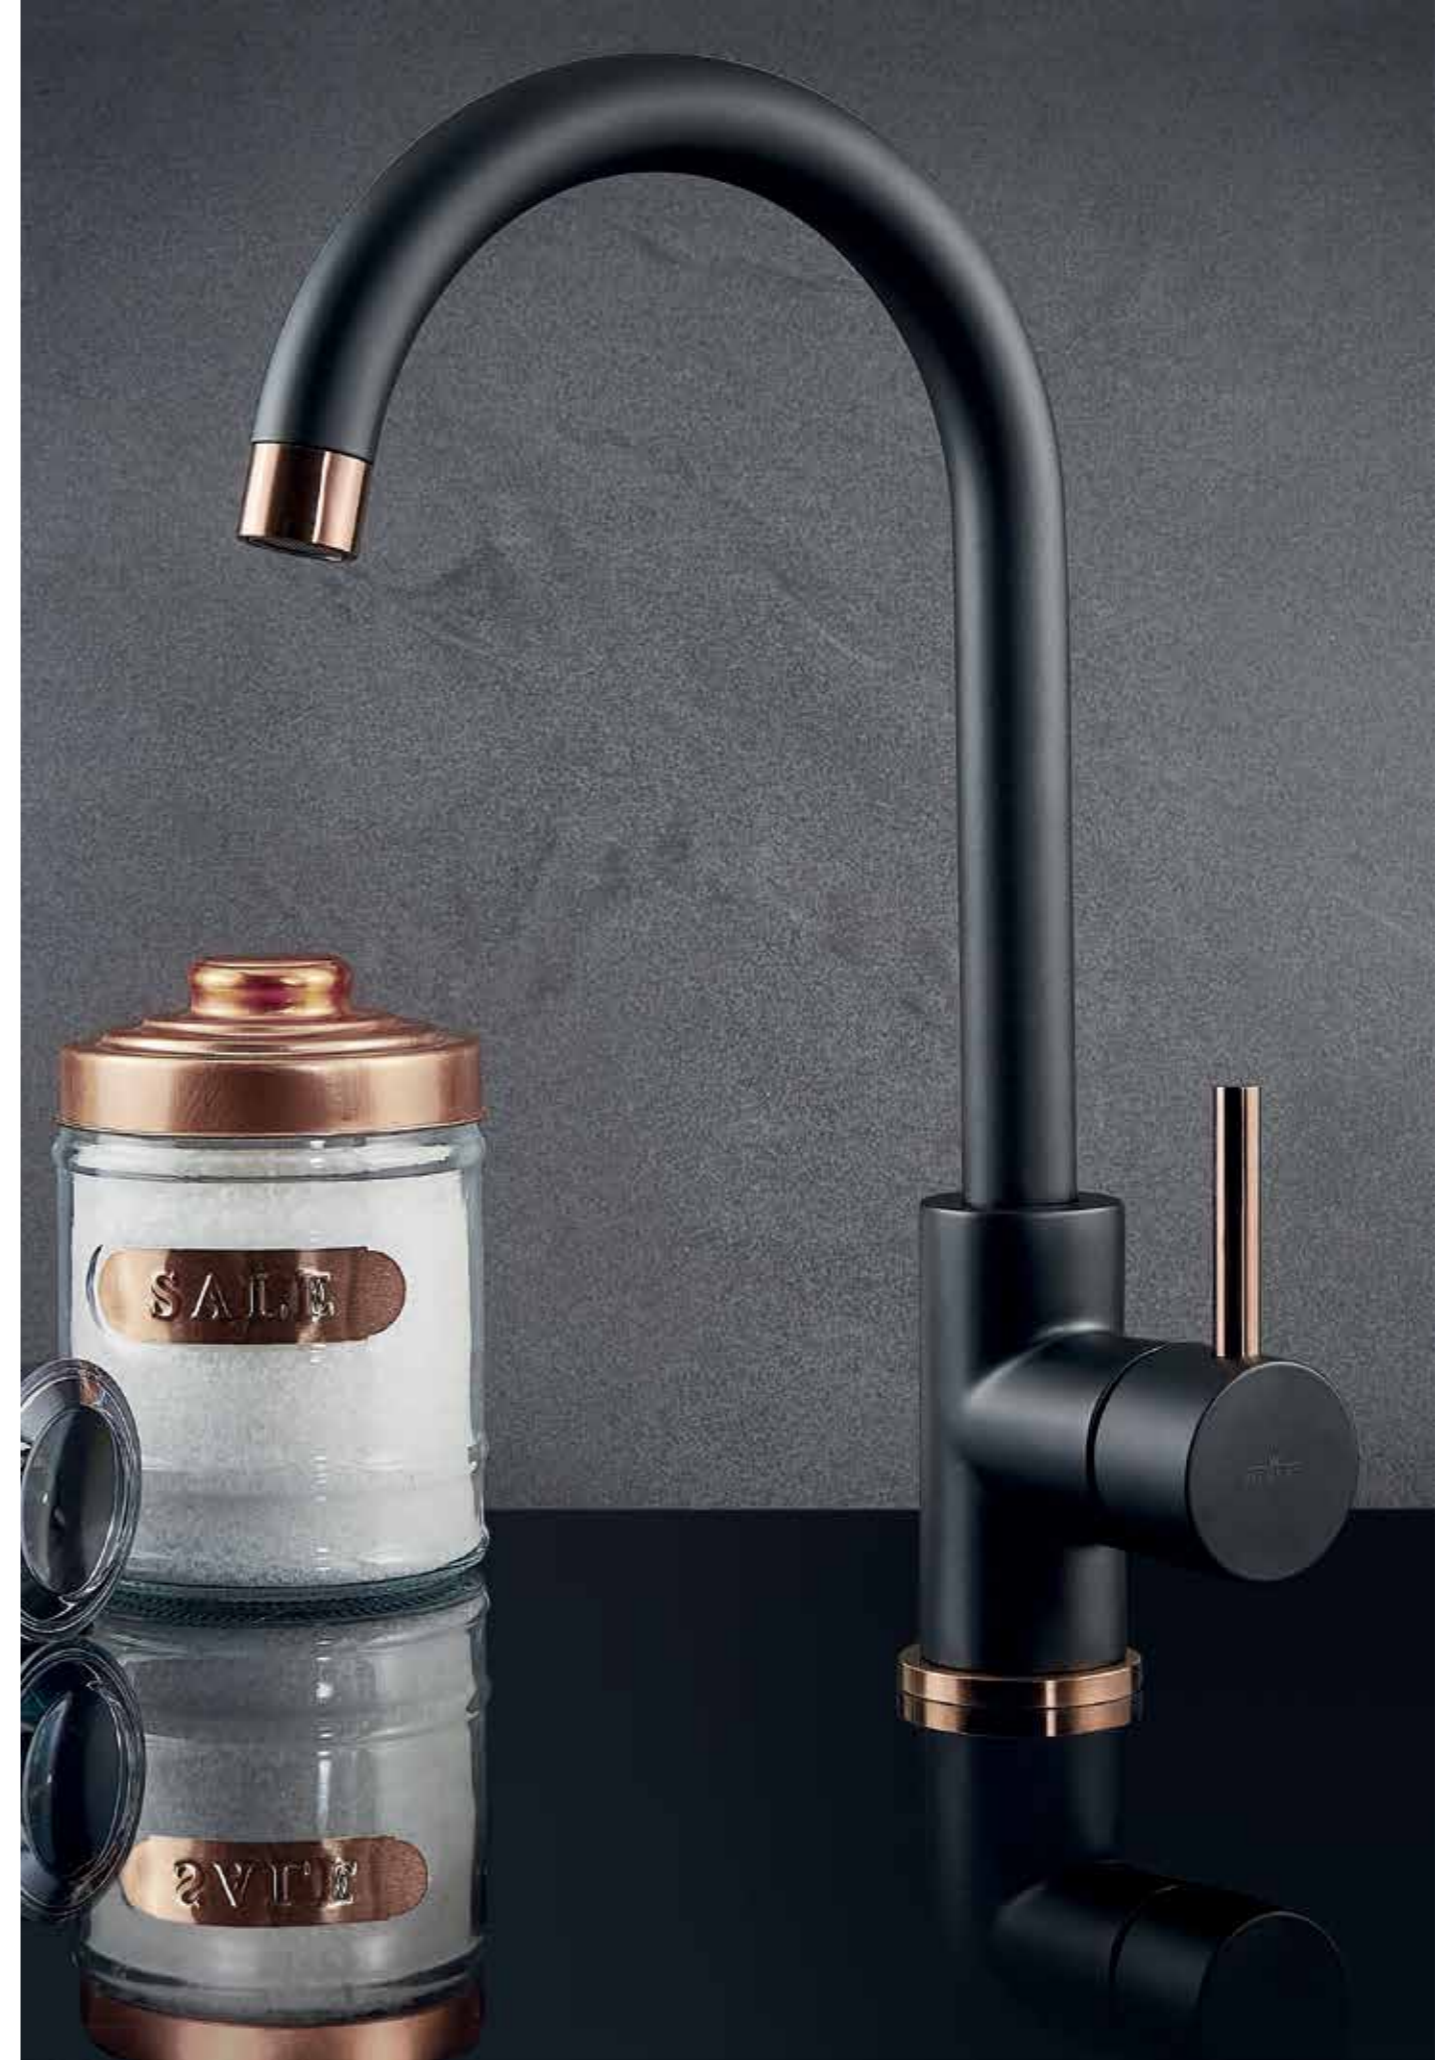

ANTRACITE

.724