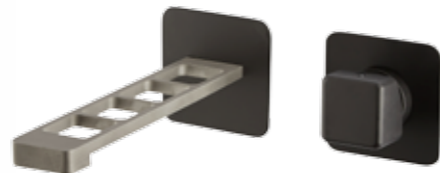

OX830101.441
Miscelatore lavabo
One hole basin mixer

OX830401.441
Miscelatore lavabo alto
High basin mixer

OX840101.441
Miscelatore bidet
One hole bidet mixer

OX830606.441
Miscelatore lavabo a muro
Wall basin mixer